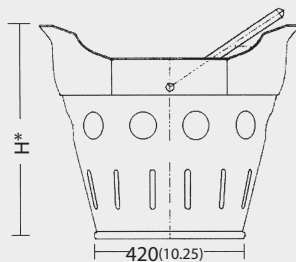

Trash bucket for Catch Basin

SK (for catch basin consisting of SK-OT and SK-UT)

SL (for catch basin consisting of SK-OT, SK-ZT and SK-UT)

H*= Height

Description and sizes

◆ Material:	galvanized steel	
	EN 1000-SK	EN 1000-SL
◆ EDP-Number:	010154713	010154715
◆ Total height:	320 mm (12.60 in)	580 mm (22.83 in)
◆ Total width:	260 mm (10.24 in)	260 mm (10.24 in)
◆ Length:	390 mm (15.35 in)	390 mm (15.35 in)
◆ Weight:	3.5 kg	6.0 kg