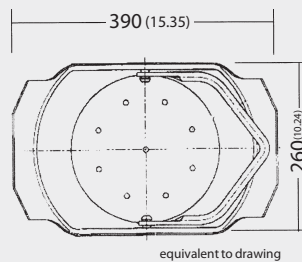

Trash bucket for Catch Basin

SK (for catch basin consisting of SK-OT and SK-UT)

SL (for catch basin consisting of SK-OT, SK-ZT and SK-UT)

H*= Height

Description and sizes

◆ Material:	galvanized steel	
	EN 1000-SK	EN 1000-SL
◆ EDP-Number:	010154713	010154715
◆ Total height:	320 mm (12.60 in)	580 mm (22.83 in)
◆ Total width:	260 mm (10.24 in)	260 mm (10.24 in)
◆ Length:	390 mm (15.35 in)	390 mm (15.35 in)
◆ Weight:	3.5 kg	6.0 kg