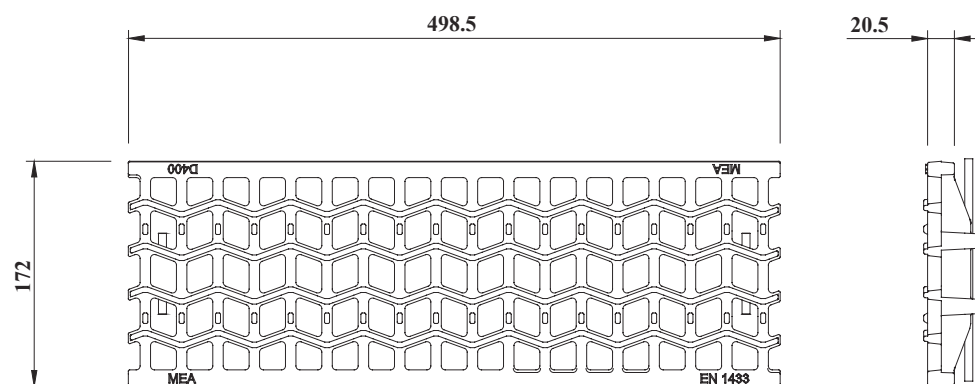

## MEADRAIN® Top 1500

### Description and sizes

◆ Type of grating:	mesh grating, Wave	◆ Type of locking:	PROFIX
◆ Material:	ductile iron	◆ Loading class:	D 400
◆ EDP-number:	010153156		
◆ Length:	500 mm		
◆ Width:	172 mm		
◆ Inlet sectional area:	770 cm <sup>2</sup> /m		
◆ Weight:	6.7 kg		