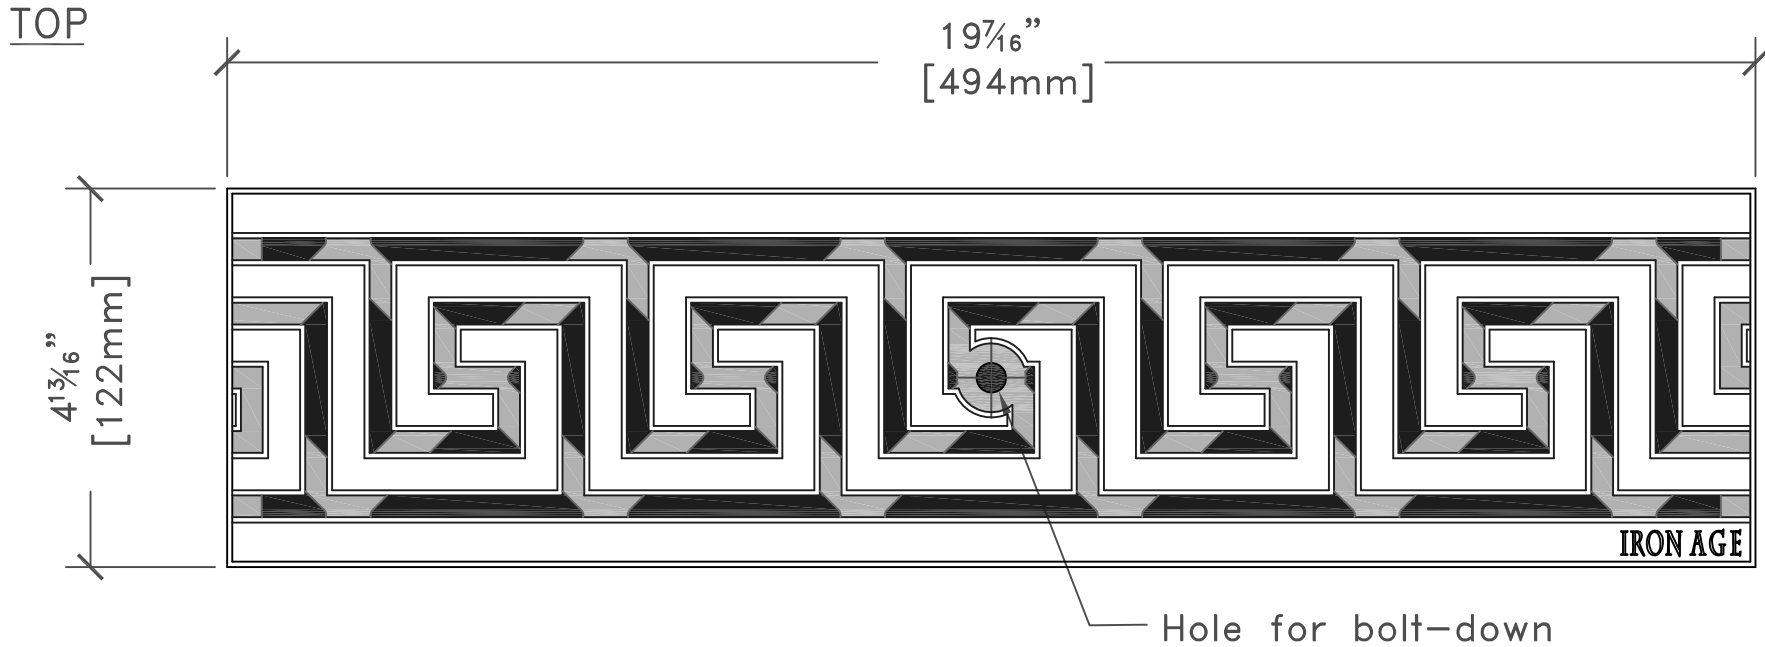

# 3 GRATES ARRAYED

## NOTES:

1. Material: cast iron
2. Natural finish
3. Total thickness:  $\frac{13}{16}$ "
4. Fits drain channels manufactured by:
5. No openings greater than  $\frac{1}{2}$ "
6. Due to casting inconsistencies, all dimensions are nominal.

drawing no. GRK.A.05x20

drawn by: CD  
scale: NTS  
date: 01/01/09