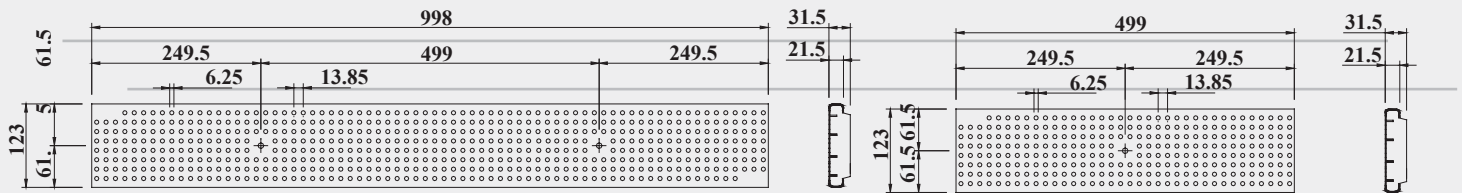

Suitable for 1000 series channels EN, ENF, LZ, S, U and Z

MEADRAIN® 1000 Grating

Stainless steel, perforated grating, class C 250

Description and sizes

◆ Type of grating:	perforated grating	◆ Locking Type:	optional standard locking, stainless steel
◆ Material:	stainless steel	◆ Loading class:	C 250
◆ EDP-number:	010152781	◆ EDP-number:	010152783
◆ Length:	1000 mm	◆ Width:	123 mm
◆ Width:	123 mm	◆ Inlet sectional area:	170 cm ² /m
◆ Inlet sectional area:	170 cm ² /m	◆ Weight:	2.7 kg
◆ Weight:	5.4 kg		