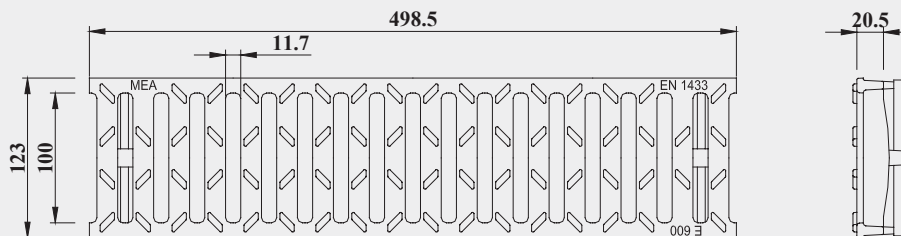

Suitable for 1000 series channels EN, ENF, LZ, S, U and Z

MEADRAIN® 1000 Grating

Slotted, ductile iron grating, class E 600

Description and sizes

◆ Type of grating:	slotted grating	◆ Type of locking:	PROFIX®
◆ Material:	ductile iron	◆ Loading class:	E 600: 600kN =60,000kg(132,000 lb) Test Load
◆ EDP-number:	010152523		
◆ Length:	500 mm		
◆ Width:	123 mm		
◆ Width slots:	11.7 mm/100.0 mm		
◆ Inlet sectional area:	400 cm ² /m		
◆ Weight:	4.8 kg		