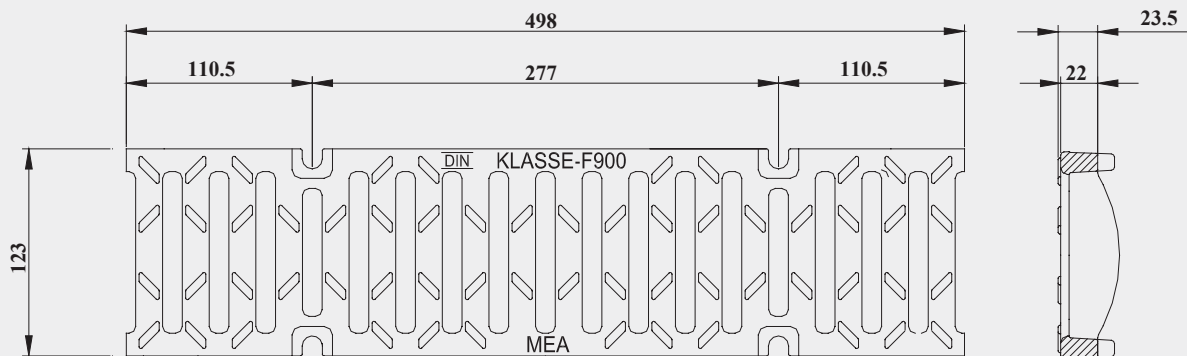

### Slotted, ductile iron grating, class F 900

#### Description and sizes

◆ Type of grating:	slotted grating	◆ Type of locking:	4-fold bolted
◆ Material:	ductile iron	◆ Loading class:	F 900
◆ EDP-number:	010153094		
◆ Length:	500 mm		
◆ Width:	123 mm		
◆ Inlet sectional area:	368 cm <sup>2</sup> /m		
◆ Weight:	4.8 kg		