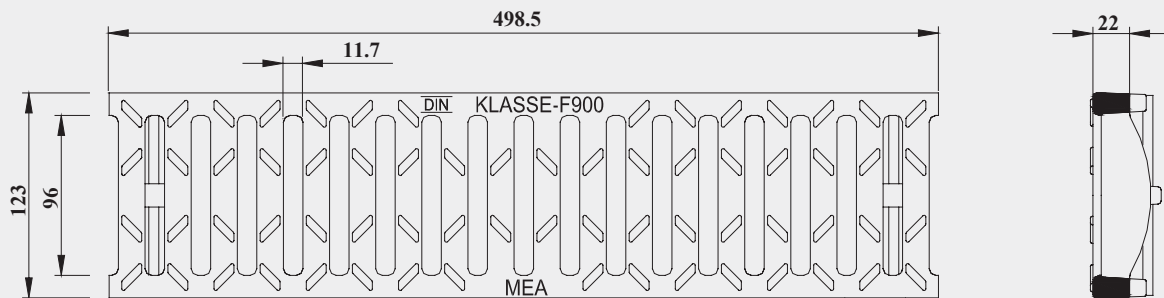

Suitable for 1000 series channels EN, ENF, LZ, S, U and Z

MEADRAIN® 1000 Grating

Slotted, ductile iron grating, class F 900

Description and sizes

◆ Type of grating:	slotted grating
◆ Material:	ductile iron
◆ EDP-number:	010153095
◆ Length:	500 mm
◆ Width:	123 mm
◆ Width slots:	11.7 mm/96.0 mm
◆ Inlet sectional area:	396 cm ² /m
◆ Weight:	5.7 kg

◆ Type of locking:	PROFIX®
◆ Loading class:	F 900

Also available in Hot Dip Galvanized finish