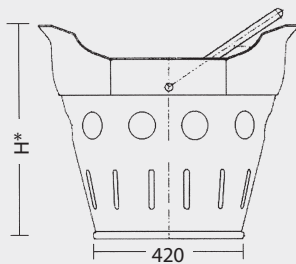

Trash bucket for Catch Basin

SK (for catch basin consisting of SK-OT and SK-UT)

SL (for catch basin consisting of SK-OT, SK-ZT and SK-UT)

H*= Height

Description and sizes

◆ Material:	galvanized steel	
	EN 1000-SK	EN 1000-SL
◆ EDP-Number:	010154713	010154715
◆ Total height:	320 mm	580 mm
◆ Total width:	260 mm	260 mm
◆ Length:	390 mm	390 mm
◆ Weight:	3.5 kg	6.0 kg