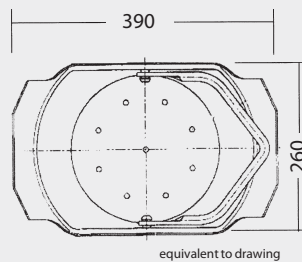

Trash bucket for Catch Basin

SK (for catch basin consisting of SK-OT and SK-UT)

SL (for catch basin consisting of SK-OT, SK-ZT and SK-UT)

H*= Height

Description and sizes

◆ Material:	galvanized steel	
	EN 1000-SK	EN 1000-SL
◆ EDP-Number:	010154713	010154715
◆ Total height:	320 mm	580 mm
◆ Total width:	260 mm	260 mm
◆ Length:	390 mm	390 mm
◆ Weight:	3.5 kg	6.0 kg