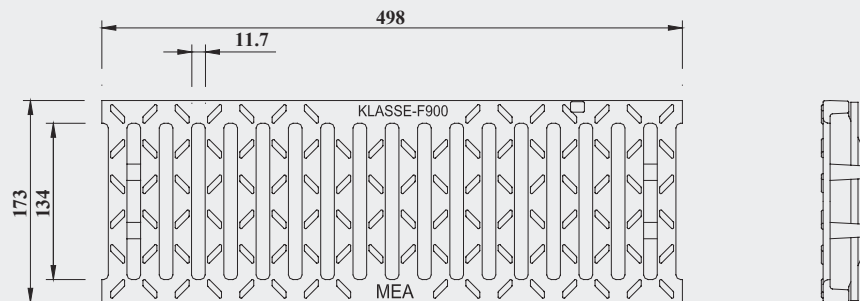

MEADRAIN® Top 1500

Technical data

Slotted, ductile iron grating, class F 900

Description and sizes

- | | | | |
|-------------------------|------------------------|--------------------|--------|
| ◆ Type of grating: | slotted | ◆ Type of locking: | PROFIX |
| ◆ Material: | ductile iron | ◆ Loading class: | F 900 |
| ◆ EDP-number: | 010151171 | | |
| ◆ Length: | 500 mm | | |
| ◆ Width: | 173 mm | | |
| ◆ Width slots: | 11.7 mm/134.0 mm | | |
| ◆ Inlet sectional area: | 614 cm ² /m | | |
| ◆ Weight: | 10.0 kg | | |