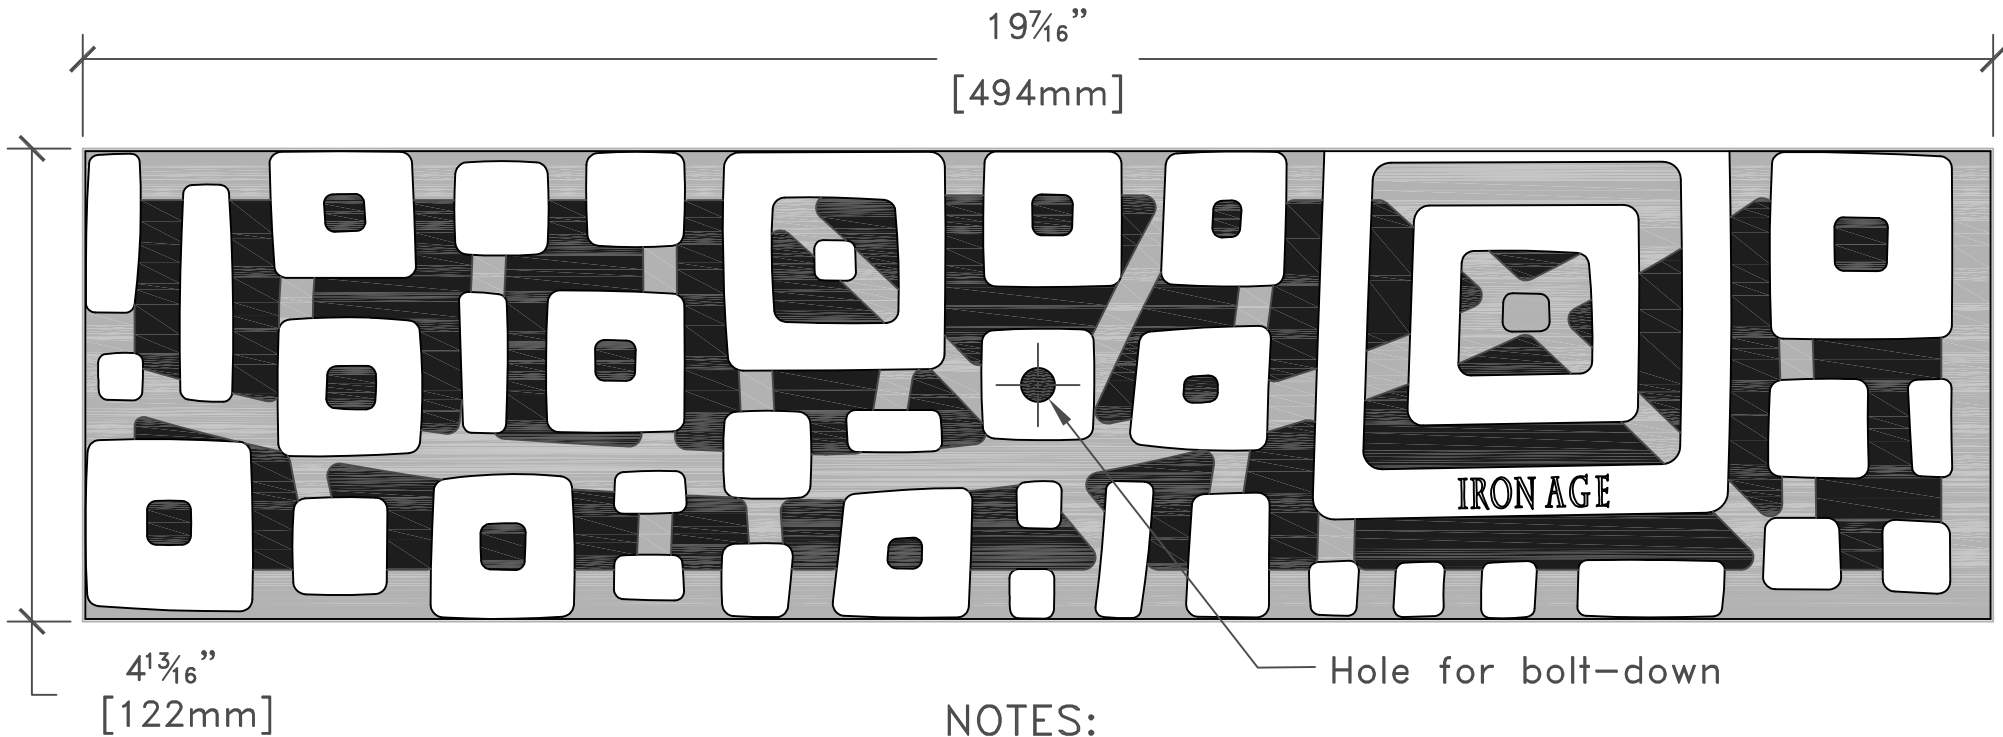

3 GRATES ARRAYED

TOP

NOTES:

- 1. Material: cast iron
- 2. Natural finish
- 3. Total thickness: 13/16"
- 4. Fits drain channels
- 5. No openings greater than 1/2"
- 6. Due to casting inconsistencies all dimensions are nominal.

IRON AGE
DESIGNS

2104 SW 152nd St. #4 TEL 206.276.0925
Burien, WA 98166 FAX 206.257.0318
www.ironagegrates.com

manufactured by:

MEA® 1000 Series

© 2009 Iron Age Designs

Sunset 5"x20" Trench Grate drawn by: CD
drawing no. SUS.A.05x20 scale: NTS
date: 01/01/09